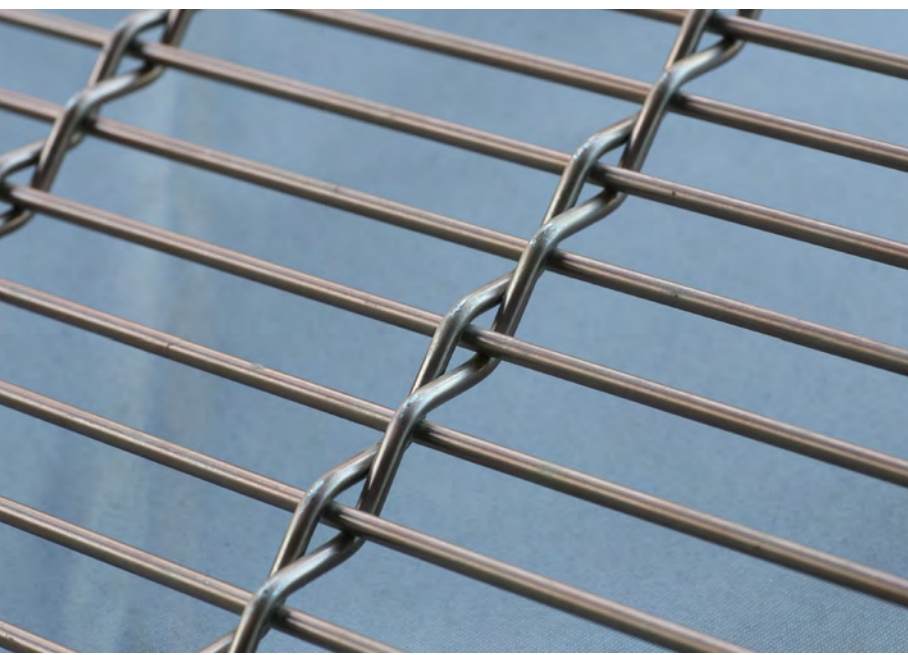

Hightop can customized different open area to meet customers' requirement