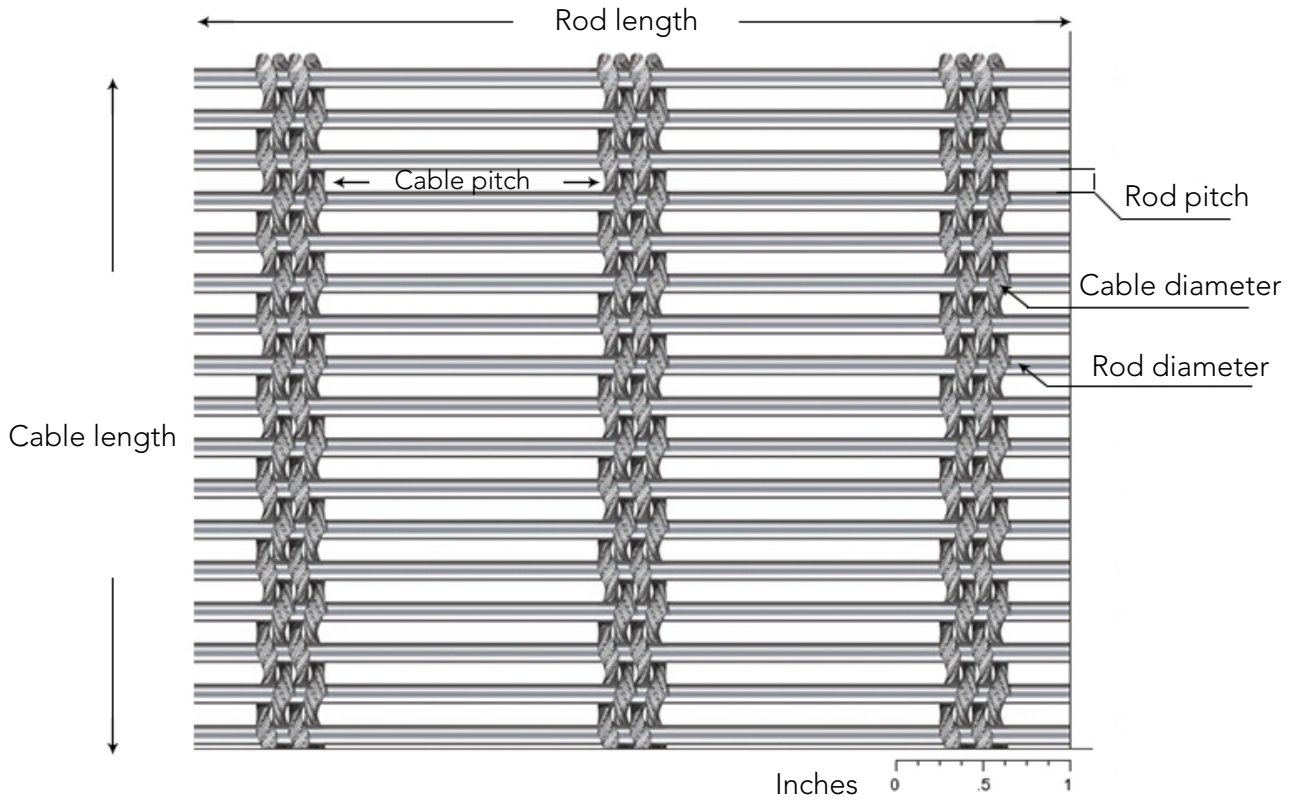

# PRODUCT DESCRIPTION

Number	Cable diameter	Cable pitch	Rod diameter	Rod pitch	Public occasion	Thickness	Wight
	mm	mm	mm	mm		mm	Kg/m <sup>2</sup>
1	1×1.80	4.0	1.5	5.5	40.0%	5.1	7.74
2	1×2.50	6.0	2.0	8.0	43.0%	5.5	7.87
3	2×2.75	40.0	4.0	14.5	62.0%	9.5	9.41
4	3×0.50	35.0	0.5	1.4	37.2%	1.3	2.40
5	3×1.60	80.0	2.5	10.0	71.0%	5.7	4.58
6	3×2.00	80.0	3.0	10.0	65.0%	7.0	6.67
7	3×2.75	110.0	4.0	14.5	65.9%	10.0	8.50
8	3×3.00	110.0	4.0	14.2	67.0%	10.0	8.60
9	4×0.75	26.4	1.5	3.0	44.3%	3.0	5.20
10	4×1.00	36.0	2.0	6.6	62.0%	4.0	4.55
11	4×2.00	50.0	3.0	6.0	40.0%	7.0	11.20
12	4×2.00	50.0	3.0	6.0	42.0%	7.0	11.80