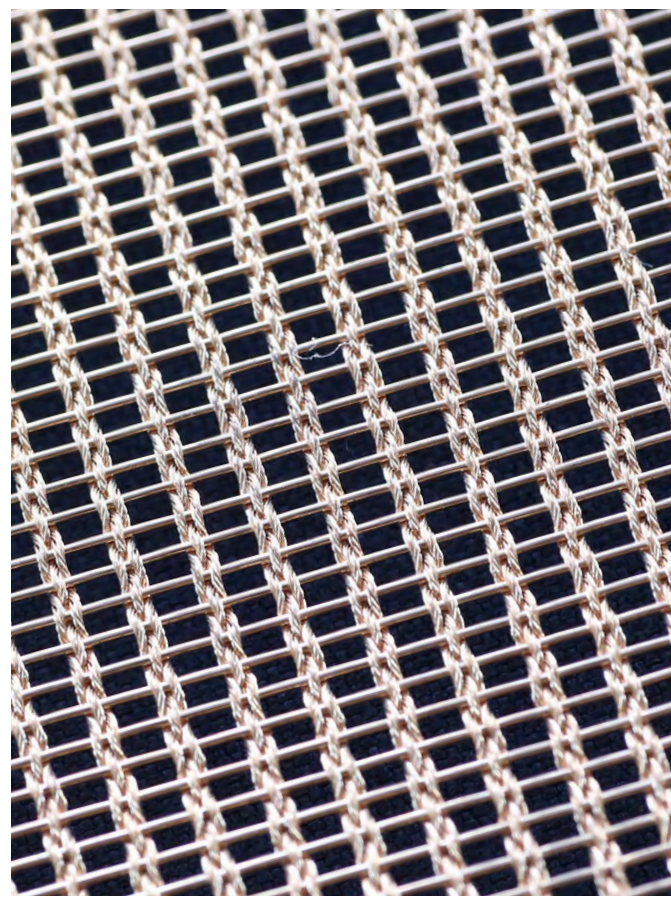

Hightop can customized different open area to meet customers' requirement