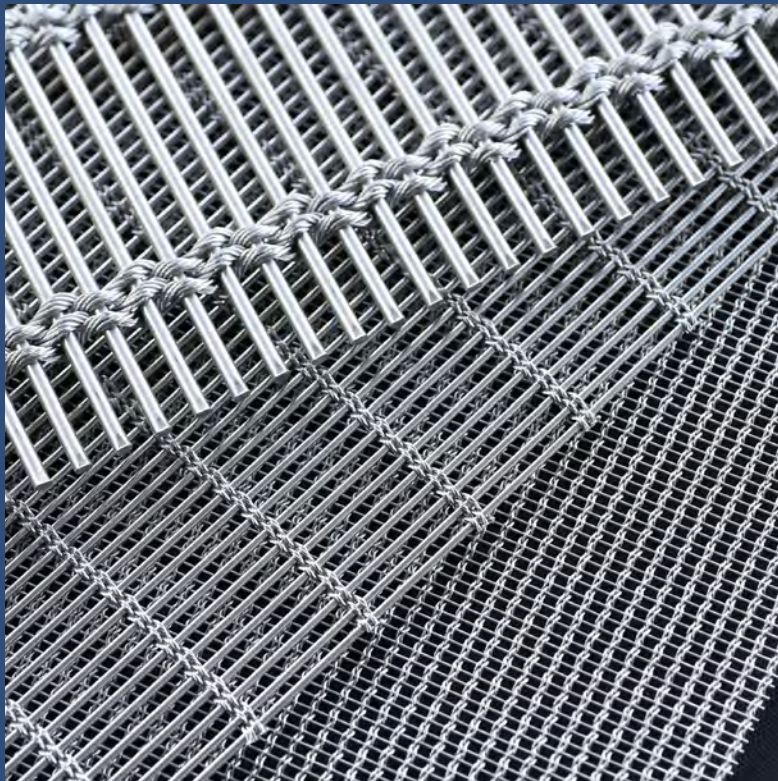

## Cable woven mesh

Indoors or out,  
decorative wire  
mesh is a perfect  
choice for any home  
decor, craft, and  
renovation project.

# CABLE WOVEN MESH

## Application

Cable woven mesh is most commonly used for building facades, dividers, ceilings, balconies and corridors, shutters, stairs and airport access stations, hotels, museums, opera houses, concert halls, office buildings, exhibition halls, shopping centers and other venues.