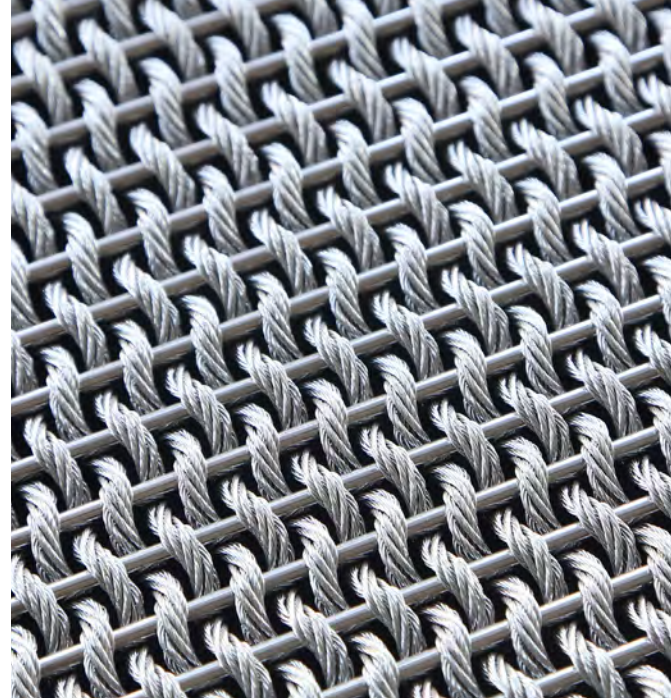

Hightop can customized different open area to meet customers' requirement