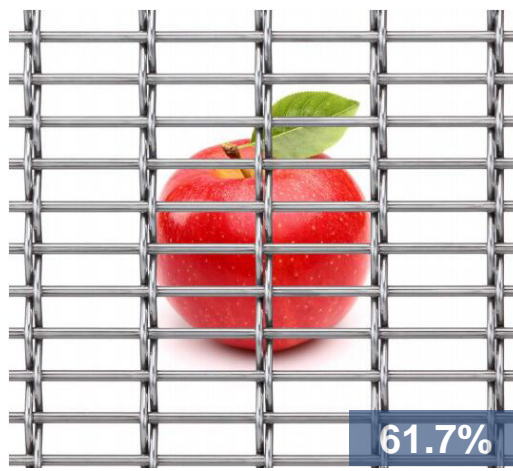

Hightop can customized different open area to meet customers' requirement