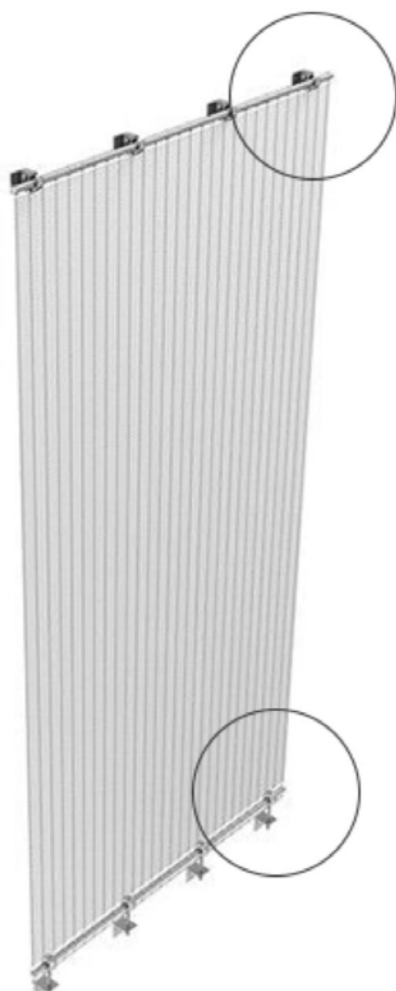

INSTALLATION & PACKAGING