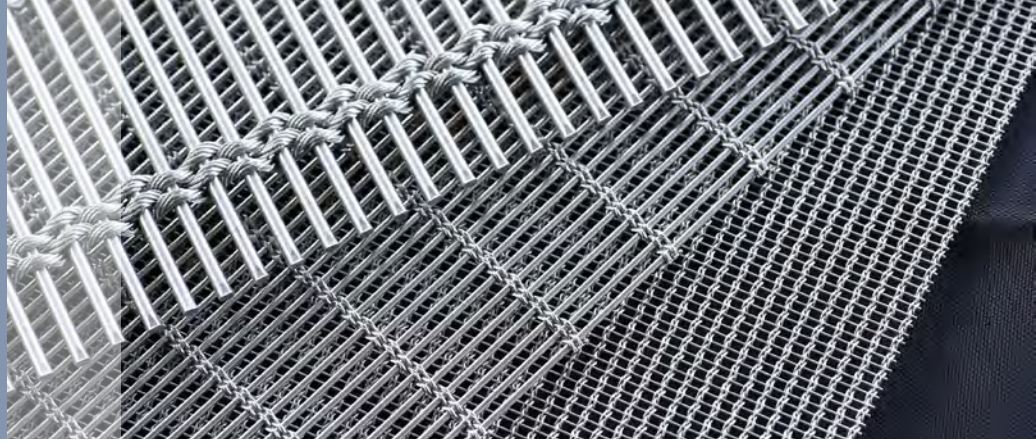

PRODUCT DESCRIPTION

Number	Cable diameter	Cable pitch	Rod diameter	Rod pitch	Public occasion	Thickness	Wight
	mm	mm	mm	mm		mm	Kg/m²
1	1×1.80	4.0	1.5	5.5	40.0%	5.1	7.74
2	1×2.50	6.0	2.0	8.0	43.0%	5.5	7.87
3	2×2.75	40.0	4.0	14.5	62.0%	9.5	9.41
4	3×0.50	35.0	0.5	1.4	37.2%	1.3	2.40
5	3×1.60	80.0	2.5	10.0	71.0%	5.7	4.58
6	3×2.00	80.0	3.0	10.0	65.0%	7.0	6.67
7	3×2.75	110.0	4.0	14.5	65.9%	10.0	8.50
8	3×3.00	110.0	4.0	14.2	67.0%	10.0	8.60
9	4×0.75	26.4	1.5	3.0	44.3%	3.0	5.20
10	4×1.00	36.0	2.0	6.6	62.0%	4.0	4.55
11	4×2.00	50.0	3.0	6.0	40.0%	7.0	11.20
12	4×2.00	50.0	3.0	6.0	42.0%	7.0	11.80