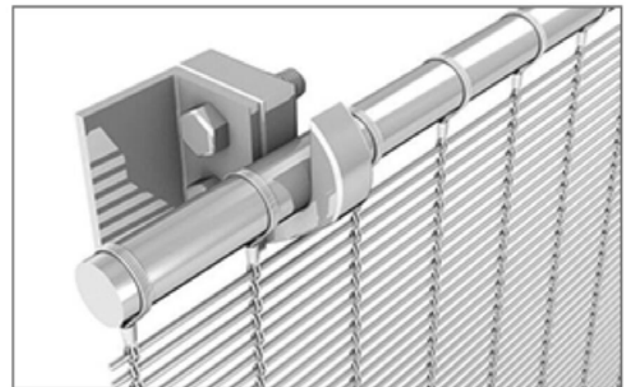

INSTALLATION & PACKAGING