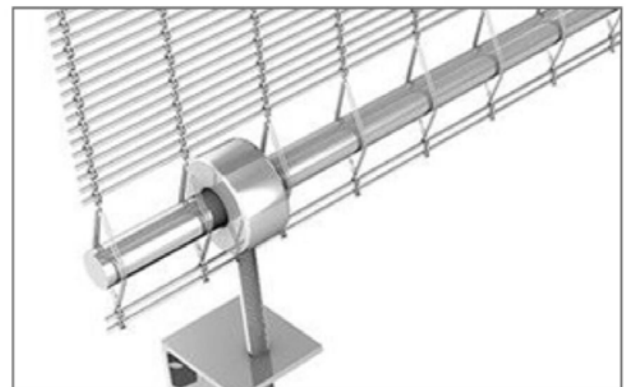

INSTALLATION & PACKAGING